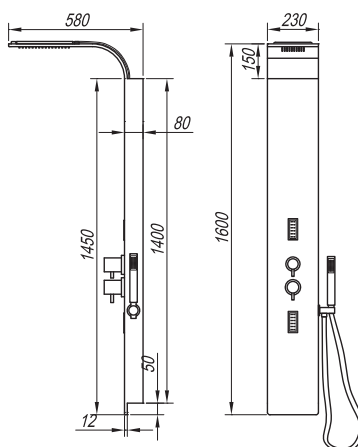

Zonda flat 1600 3f

088

109 - White

9252 - Andesite

● **KERROCK**

Barve masažnega stebra
Massage column colors
Boje masažnog stupa
Boje masažnog stuba

● **Funkcije sistema:**

- 3 funkcijska termostatska armatura
  - prha za glavo
  - masaža zgornjega dela telesa
  - masaža spodnjega dela telesa
  - ročna prha
- vgradnja: stenska
  - 2 Kerrock barvi

● **System functions:**

- thermostatic mixer with 3 functions
  - head shower sprayer
  - upper body massage
  - lower body massage
  - hand shower sprayer
- installation: wall
  - 2 different Kerrock colours

● **Funkcije sustava:**

- Termostatska 3 funkcijska armatura
  - tuš za glavu
  - masaža gornjeg dijela tijela
  - masaža donjeg dijela tijela
  - ručni tuš
- ugradnja: zidna
  - 2 različite Kerrock boje

● **Funkcije sistema:**

- 3-funkcionalna termostatska armatura
  - tuš za glavu
  - masaža gornjeg dela tela
  - masaža donjeg dela tela
  - ručni tuš
- ugradnja: zidna
  - 2 različitim Kerrock boja

ZONDA FLAT 1600 3f